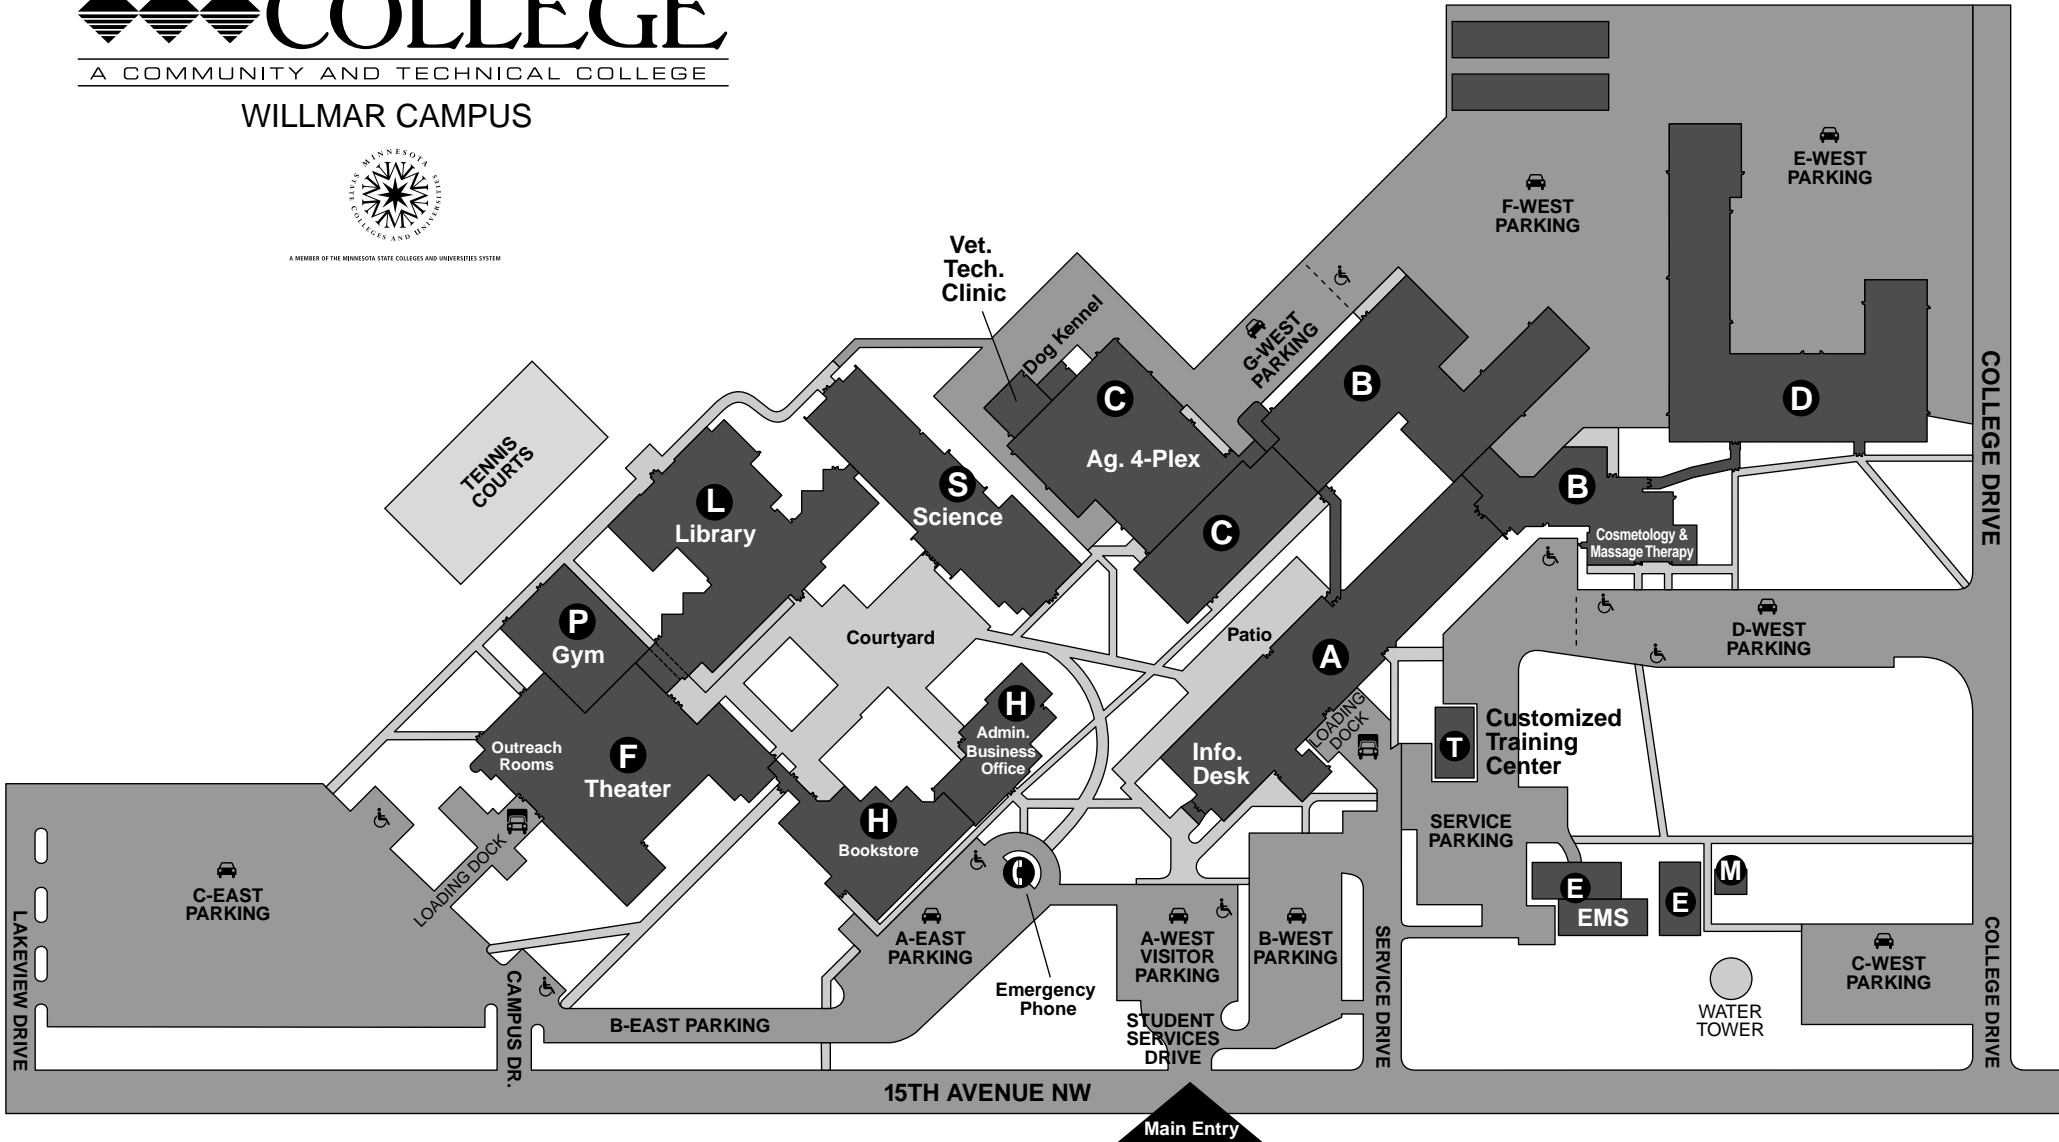

RIDGEWATER COLLEGE

A COMMUNITY AND TECHNICAL COLLEGE

WILLMAR CAMPUS

NORTH

BUILDING A

1. 1st Floor:
2. Information Desk
   - Student Services
     - Registration
     - Admissions
     - Financial Aid
     - Counseling
     - Placement

BUILDING A

1. 2nd Floor:
2. Cafeteria
   - Conference Center
   - Student Center

BUILDING B

- Cosmetology
- Massage Therapy

BUILDING C

- Ag. 4-Plex
- Vet. Tech. Clinic

BUILDING E

- EMS

BUILDING F

- Theater
- Outreach Rooms
- (2nd floor)

BUILDING H

- Administration
- Business Office
- Bookstore

BUILDING L

- Library

BUILDING P

- Gymnasium

BUILDING T

- Customized Training Center